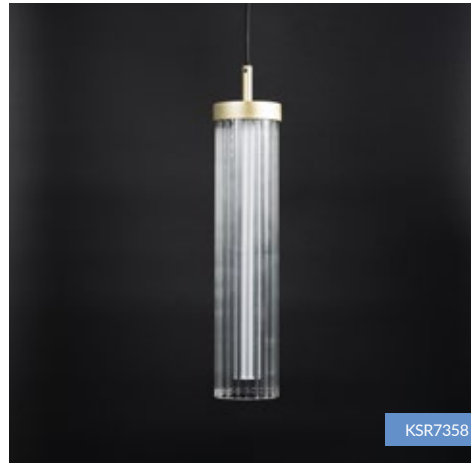

VERBIER

RESIDENTIAL

CODE

DESCRIPTION

KSR7356	Verbier 7.5W Dual CCT LED Dimmable Pendant Light Black
KSR7357	Verbier 7.5W Dual CCT LED Dimmable Pendant Light Bronze
KSR7358	Verbier 7.5W Dual CCT LED Dimmable Pendant Light Brushed Brass

NEWPRODUCT

FEATURES & BENEFITS

- 3 year Warranty
- 7.5W LED
- Switchable Colour Temperatures - 2700K and 3000K
- Up to 590 Lumens
- CRI:Ra 90
- L70 - 30,000 hours
- Triac Dimmable
- 3 Colour options
- Fully integrated driver

COLOUR OPTIONS

Black, Brushed Brass, Bronze

CONSTRUCTION

Body - Cast Aluminium
Diffuser - Glass

CLASSIFICATIONS

IP20

DIMENSIONS

KSR7356-8
Height: 410mm
Width: 85mm
Base: ø100mm
Max Length: 1960mm