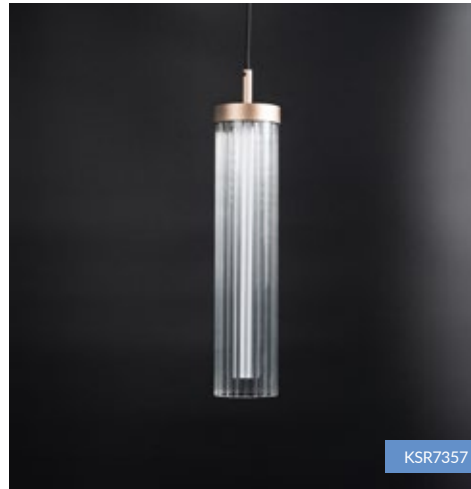

VERBIER

RESIDENTIAL

CODE

DESCRIPTION

KSR7356	Verbier 7.5W Dual CCT LED Dimmable Pendant Light Black
KSR7357	Verbier 7.5W Dual CCT LED Dimmable Pendant Light Bronze
KSR7358	Verbier 7.5W Dual CCT LED Dimmable Pendant Light Brushed Brass

NEWPRODUCT

FEATURES & BENEFITS

- 3 year Warranty
- 7.5W LED
- Switchable Colour Temperatures - 2700K and 3000K
- Up to 590 Lumens
- CRI:Ra 90
- L70 - 30,000 hours
- Triac Dimmable
- 3 Colour options
- Fully integrated driver

COLOUR OPTIONS

Black, Brushed Brass, Bronze

CONSTRUCTION

Body - Cast Aluminium
Diffuser - Glass

CLASSIFICATIONS

IP20

DIMENSIONS

KSR7356-8
Height: 410mm
Width: 85mm
Base: ø100mm
Max Length: 1960mm